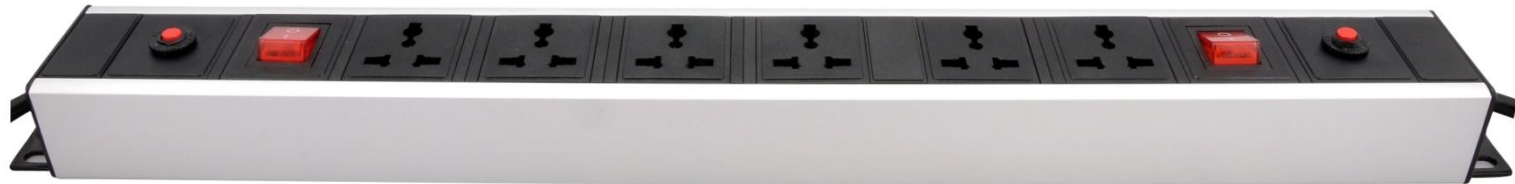

Work Connect

Work Connect with Power & Data

Partition between Raw & UPS Power

Aluminium Alloy Shell

Work Connect with Ups & Raw Power

Work Connect

Features /Technical Details:

- Innovative Technology and Attractive design to serve your modern work place
- Aluminium Alloy Shell
- Bringing Electrical and data service to your desk
- Any Configuration of Raw Power / UPS Power / Data / Audio / Video is possible
- Can be supplied with Loop in Loop out Option
- Length is customized available
- Available in 2 modules to 20 modules
- Rated for 220-250V.