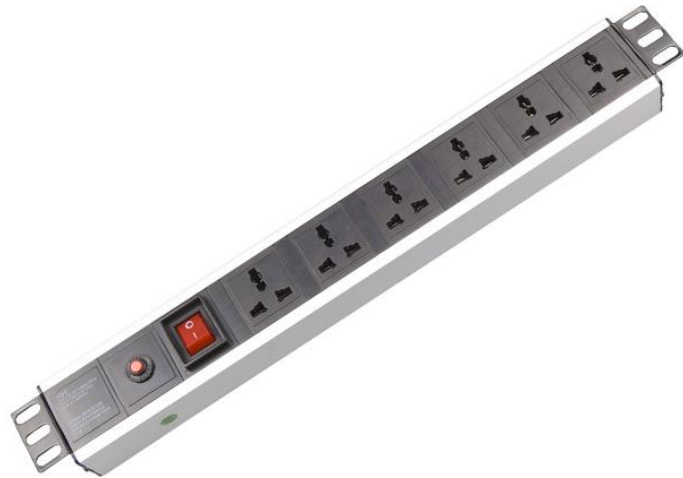

Work Connect

Work Connect with Power & Data

Partition between Raw & UPS Power

Aluminium Alloy Shell

Work Connect with Ups & Raw Power

Work Connect

Features /Technical Details:

- Innovative Technology and Attractive design to serve your modern work place
- Aluminium Alloy Shell
- Bringing Electrical and data service to your desk
- Any Configuration of Raw Power / UPS Power / Data / Audio / Video is possible
- Can be supplied with Loop in Loop out Option
- Length is customized available
- Available in 2 modules to 20 modules
- Rated for 220-250V.